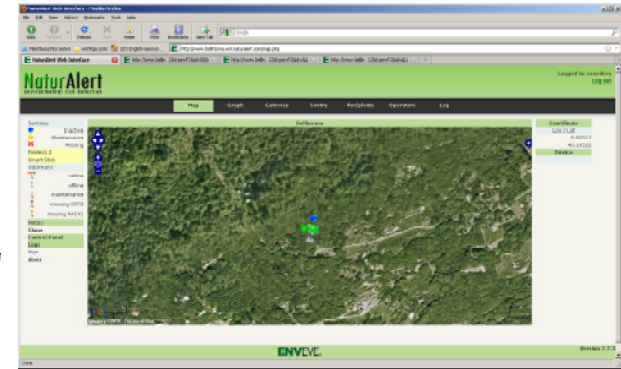

Litter sentry

Humus sentry

wireless connection

Gateway and Meteostation

Connection with central server

Online interface for data visualization and download